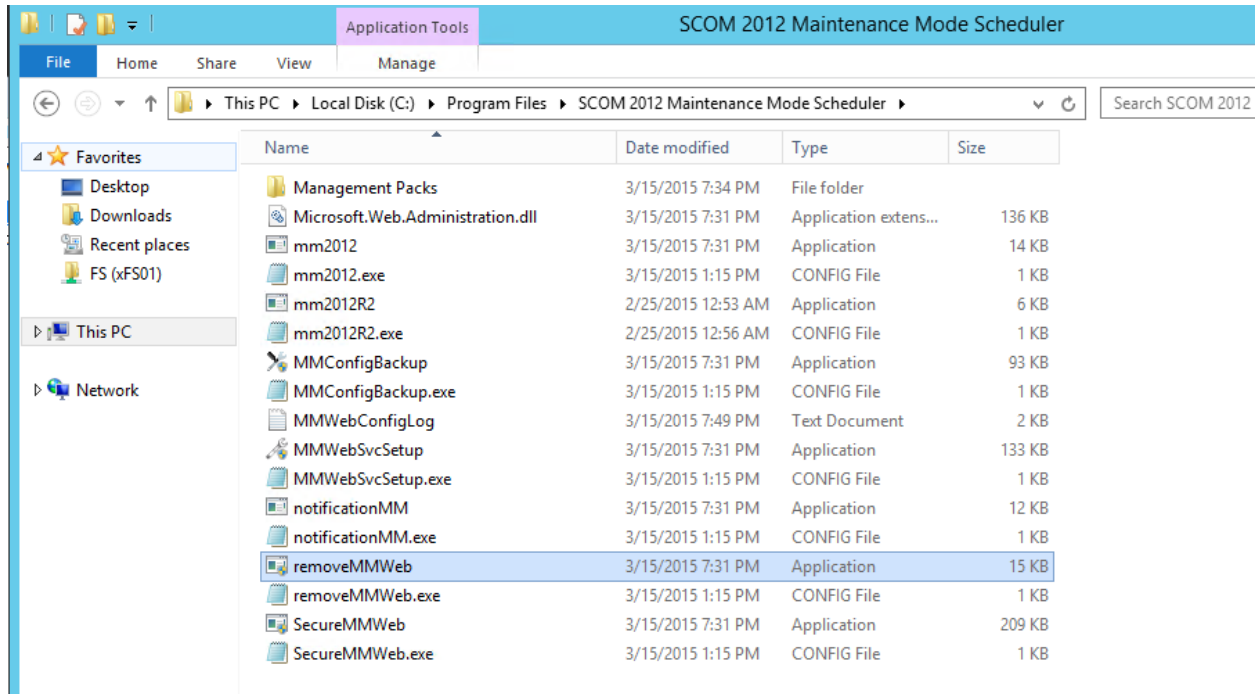

Clean Re-Installation

Run C:\Program Files\SCOM 2012 Maintenance Mode Scheduler\removeMMWeb.exe

Uninstall SCOM 2012 Maintenance Mode Scheduler